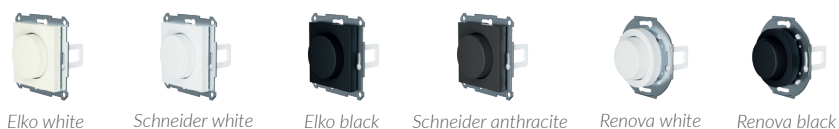

# Rotary adapter

RTR-01

Rotary adapter snaps together with any Plejd puck and then works as a classic rotary dimmer.

- Double clicking the dial can be used for controlling a scene.
- Configure settings with the Plejd app.
- Center plate and dial are included for 55 mm frames.  
For color options see article list.

#### Article list for Rotary adapter

Compatible with Elko RS/Plus white	RTR-01-EW
Compatible with Schneider Exxact white	RTR-01-SW
Compatible with Elko Plus black	RTR-01-EB
Compatible with Schneider Exxact anthracite	RTR-01-SA
Compatible with Schneider Renova white	RTR-01-RW
Compatible with Schneider Renova black	RTR-01-RB