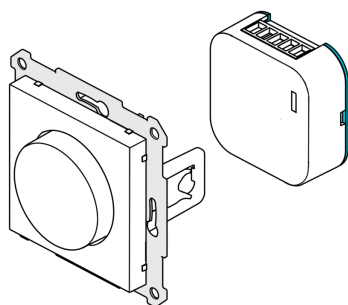

# Rotary adapter

RTR-01

Rotary adapter snaps together with any Plejd puck and then works as a classic rotary dimmer.

- Double clicking the dial can be used for controlling a scene.
- Configure settings with the Plejd app.
- Center plate and dial are included for 55 mm frames.  
For color options see article list.

#### DIMENSIONS

71x71x14 mm  
Insert 55x55 mm  
Dial Ø 38 mm