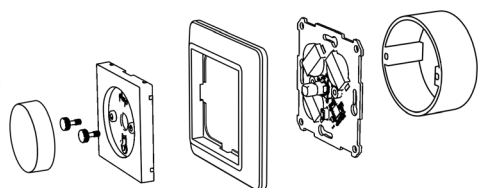

Wireless rotary button

WRT-01

Wireless rotary button that allows wireless control of one or more products from Plejd. Settings can be easily configured with the Plejd app.

- Double clicking the dial can be used for controlling a scenario.
- Direct control, or multiway switching.
- Estimated battery life up to 15 years (3 x CR2032 replaceable batteries).
- Center plate and dial are included for 55 mm frames. For color options see article list.

Mounting on the outside of electrical boxes with screws.

Mounting with accompanying tape on a wall.

EXTERNAL OPERATING TEMPERATURE

-25 to +35 °C
Non-condensing

DIMENSIONS

71x71x20 mm
Insert 55x55 mm
Dial Ø38 mm