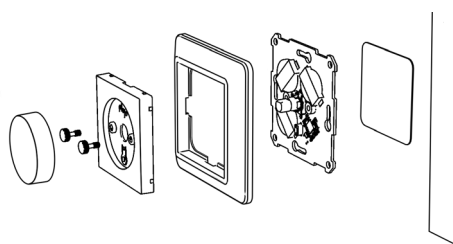

Wireless rotary button

WRT-01

Wireless rotary button that allows wireless control of one or more products from Plejd. Settings can be easily configured with the Plejd app.

- Double clicking the dial can be used for controlling a scenario.
- Direct control, or multiway switching.
- Estimated battery life up to 15 years (3 x CR2032 replaceable batteries).
- Center plate and dial are included for 55 mm frames. For color options see article list.

Mounting on the outside of electrical boxes with screws.

Mounting with accompanying tape on a wall.

EXTERNAL OPERATING TEMPERATURE

-25 to +35 °C
Non-condensing

DIMENSIONS

71x71x20 mm
Insert 55x55 mm
Dial Ø38 mm